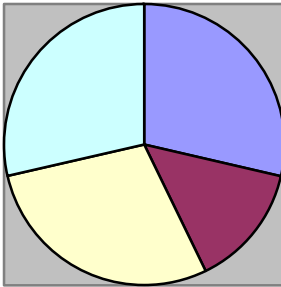

DEPUTY CHIEF EXECUTIVE DIRECTORATE

Directorate Support(2) Asset Maintenance (1)
Civic Functions (2) Property Services (2)