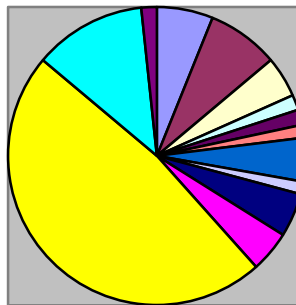

HOUSING, LEISURE & CUSTOMER SERVICES DIRECTORATE

Palace Theatre(4) Capital (5) Rent (3)
Housing Options (1) Income (1) IT (1)
OSS (3) Leisure (1) Performance (3)
Home Support (3) Repairs (31) Sure Start (8)
Tenancy (1)

What did you compliment?

The majority of compliments related to Repairs and Surestart.